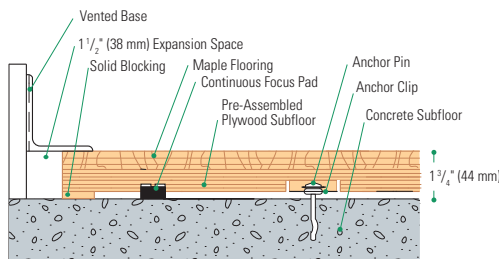

#### STAGE TWO

Reacting to heavy athletic loads or multiple participants

Can be installed with Secure Grip Technology™ for diverse site challenges and tight schedules.

#### Wall Base Detail

#### Threshold Detail (Optional Accessory)

Slab Depression: 25/32" (20 mm) flooring – 1 1/4" (44 mm)