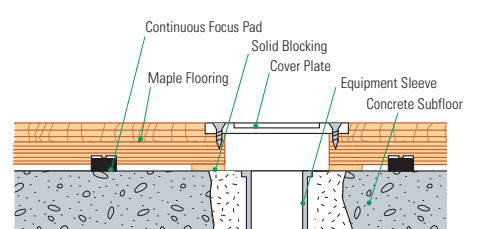

Equipment Detail (Optional Accessory)

Manufacturing:
ISO 14001:2004
CERTIFIED

Recycled Contribution:
Includes components with recycled content

Testing Laboratory:
United States Sports Surfacing Laboratory

Certified Testing:
ISS Scientific Body Membership

Green Status:
Managed Forests, Certification Available

Customer Service: 800.283.9522 | info@connorsports.com | connorsports.com/products

Where Champions Play™